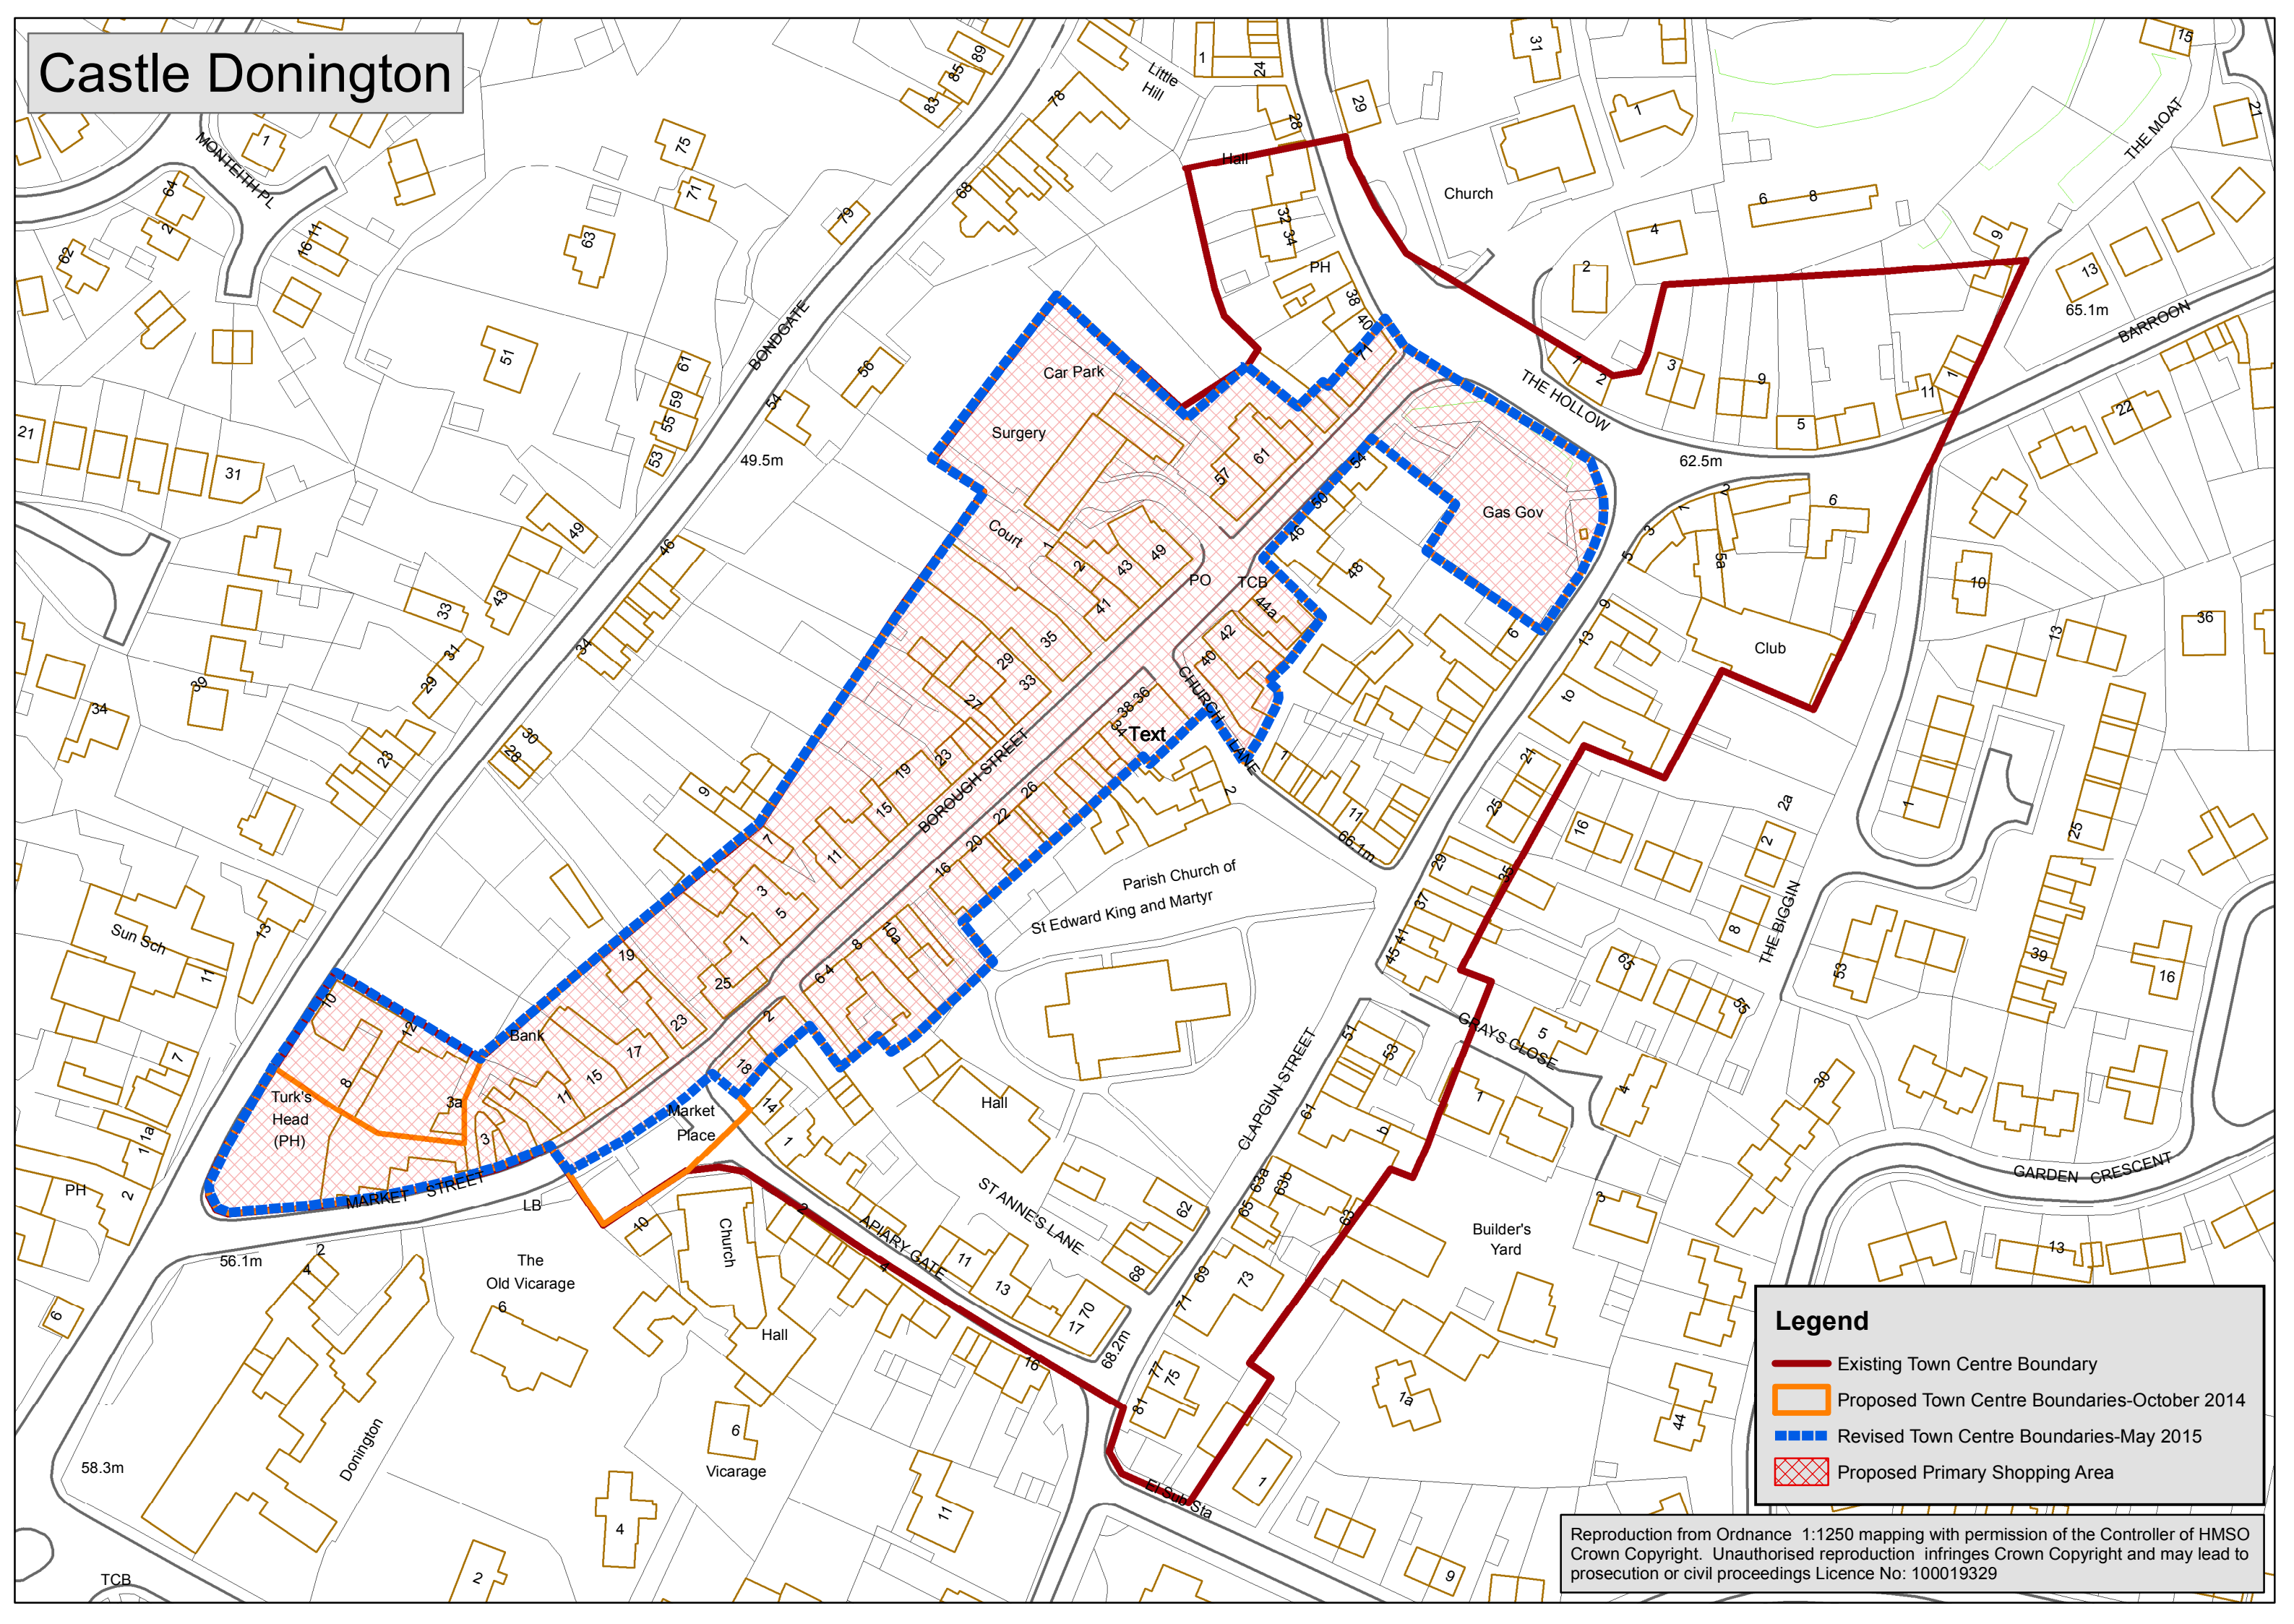

Castle Donington

Legend

- Existing Town Centre Boundary
- Proposed Town Centre Boundaries-October 2014
- Revised Town Centre Boundaries-May 2015
- Proposed Primary Shopping Area

Reproduction from Ordnance 1:1250 mapping with permission of the Controller of HMSO Crown Copyright. Unauthorised reproduction infringes Crown Copyright and may lead to prosecution or civil proceedings Licence No: 100019329